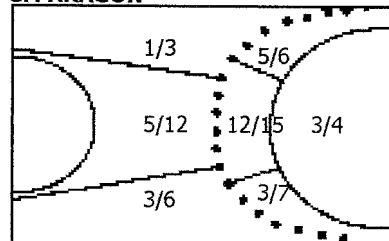

Estadísticas CM MADRID

Nº	Nombre	Goles 6m	Goles 7m	Goles 9m	Goles CT	Total Goles	PP	RE	ASS	AM	2M	P/D	Tiempo
1	EDUARDO RODRIGUEZ	0/0-0%	0/0-0%	0/0-0%	0/0-0%	0/0-0%	1	0	0	0	0	0	18m 43s
3	ALFONSO MAJADAS	1/1-100%	0/0-0%	0/1-0%	0/1-0%	1/3-33%	1	0	0	1	0	0	9m 49s
4	JOSE A. HERMIDA	1/5-20%	0/0-0%	0/0-0%	0/0-0%	1/5-20%	0	0	0	0	0	0	32m 18s
5	ALBERTO GOMEZ	2/6-33%	0/0-0%	2/3-67%	0/0-0%	4/9-44%	2	0	0	0	2	1	38m 30s
6	JAVIER PONCE	7/10-70%	0/0-0%	0/0-0%	0/0-0%	7/10-70%	1	0	0	0	1	0	47m 16s
7	RODRIGO BARBADO	3/5-60%	1/1-100%	0/0-0%	0/0-0%	4/6-67%	2	0	0	0	0	0	47m 21s
9	NICOLAS LOPEZ	0/0-0%	0/0-0%	2/5-40%	0/0-0%	2/5-40%	0	0	1	1	0	1	22m 24s
13	SANTIAGO LOBON	2/2-100%	0/0-0%	1/1-100%	0/0-0%	3/3-100%	1	0	3	0	1	0	34m 12s
14	JORGE GABARRON	0/2-0%	0/0-0%	0/0-0%	0/0-0%	0/2-0%	0	0	0	0	0	0	27m 36s
15	ALBERTO SANZ	4/5-80%	0/0-0%	0/0-0%	0/0-0%	4/5-80%	2	0	0	0	0	0	31m 41s
16	SAMUEL BARRIONUEVO	0/0-0%	0/0-0%	0/0-0%	0/0-0%	0/0-0%	0	0	0	0	0	0	41m 17s
17	ELOY RUBIO	0/0-0%	0/0-0%	0/0-0%	0/0-0%	0/0-0%	0	0	0	0	0	0	9m 23s
18	DAVID RUBIO	0/0-0%	0/0-0%	0/0-0%	0/0-0%	0/0-0%	0	0	0	0	0	0	6m 55s
19	ALEJANDRO PAREDES	3/5-60%	0/0-0%	1/2-50%	2/2-100%	6/9-67%	0	2	1	0	0	0	33m 15s
Total	CM MADRID	23/41-56%	1/1-100%	6/12-50%	2/3-67%	32/57-56%	10	2	5	2	4	2	33m 14s

CM ARAGÓN